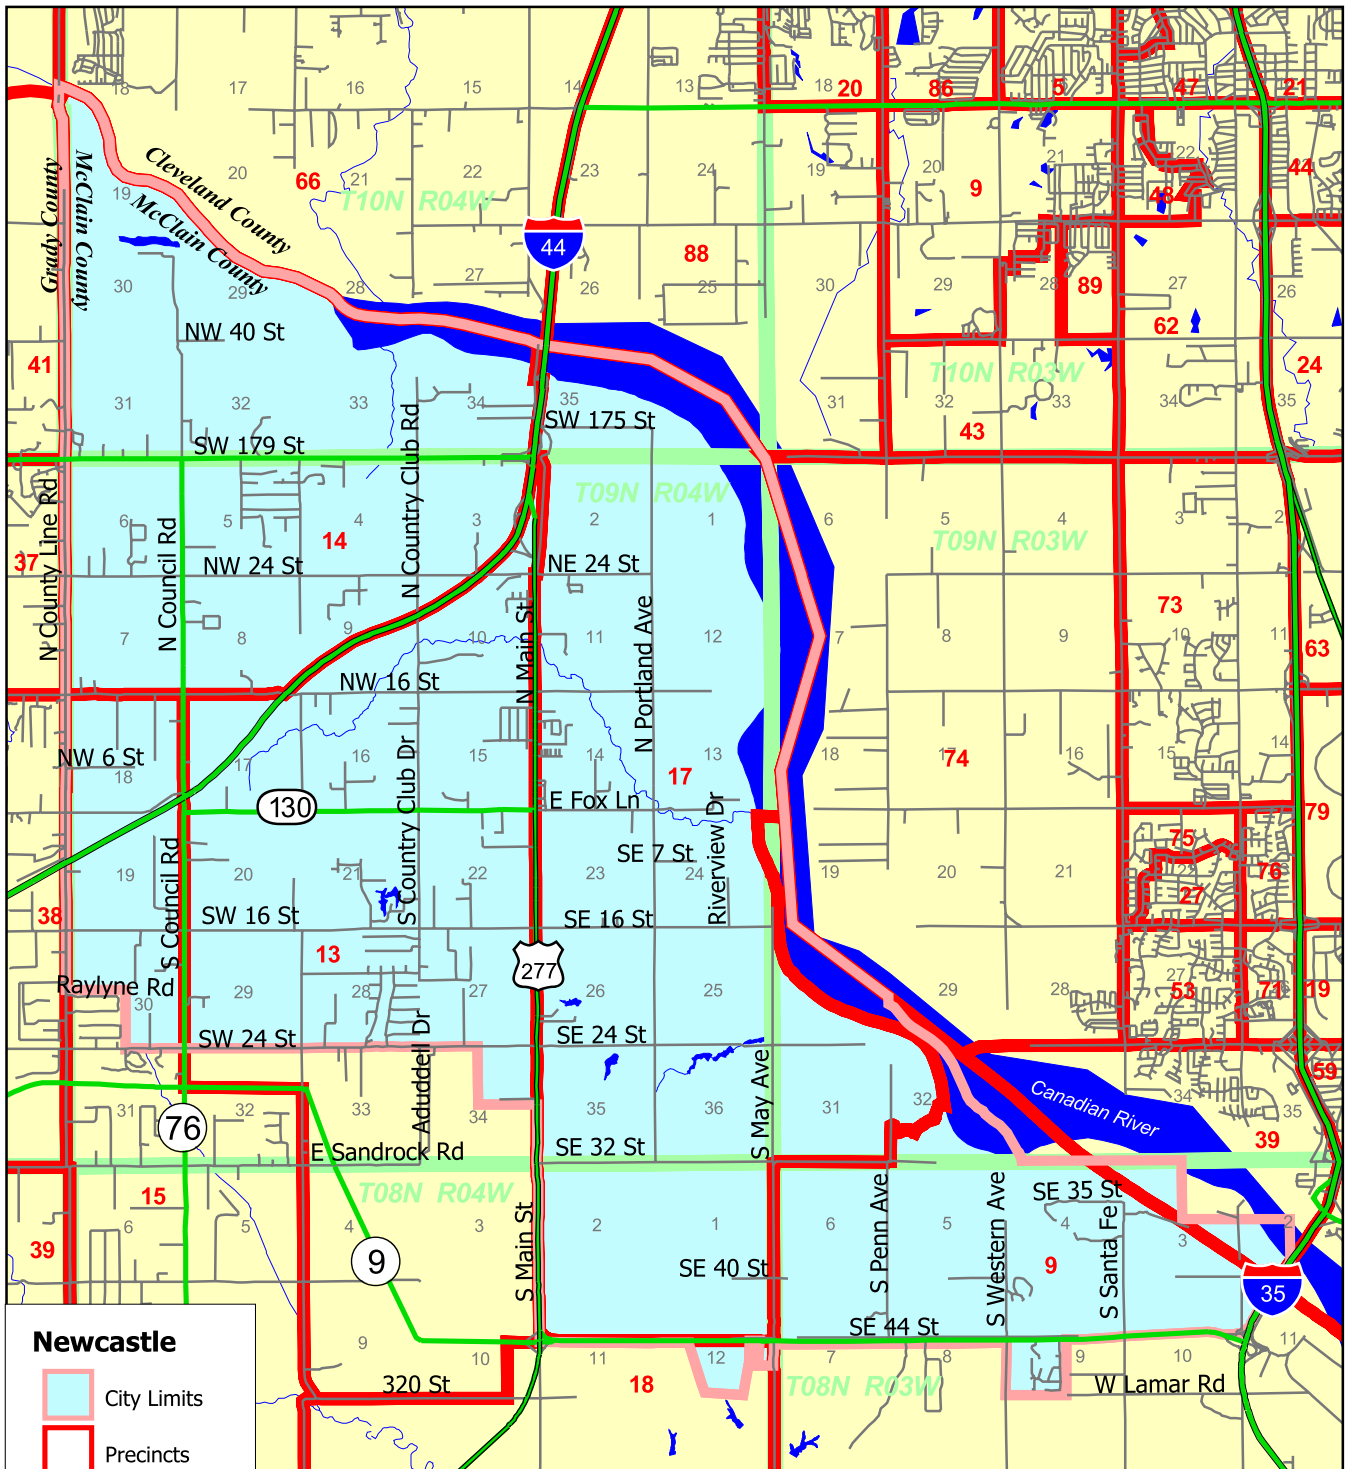

Newcastle, Oklahoma McClain County

Newcastle

- City Limits
- Precincts
- Highways
- Roads
- Railroads
- Hydrography

Prepared for:
Oklahoma Tax Commission
(405) 521-3178
All boundary changes or annexations
should be directed to this agency.

Map Produced By:
Geo Information Systems
University of Oklahoma
March, 2006
Contact Us For Additional Copies
(405) 325-3131