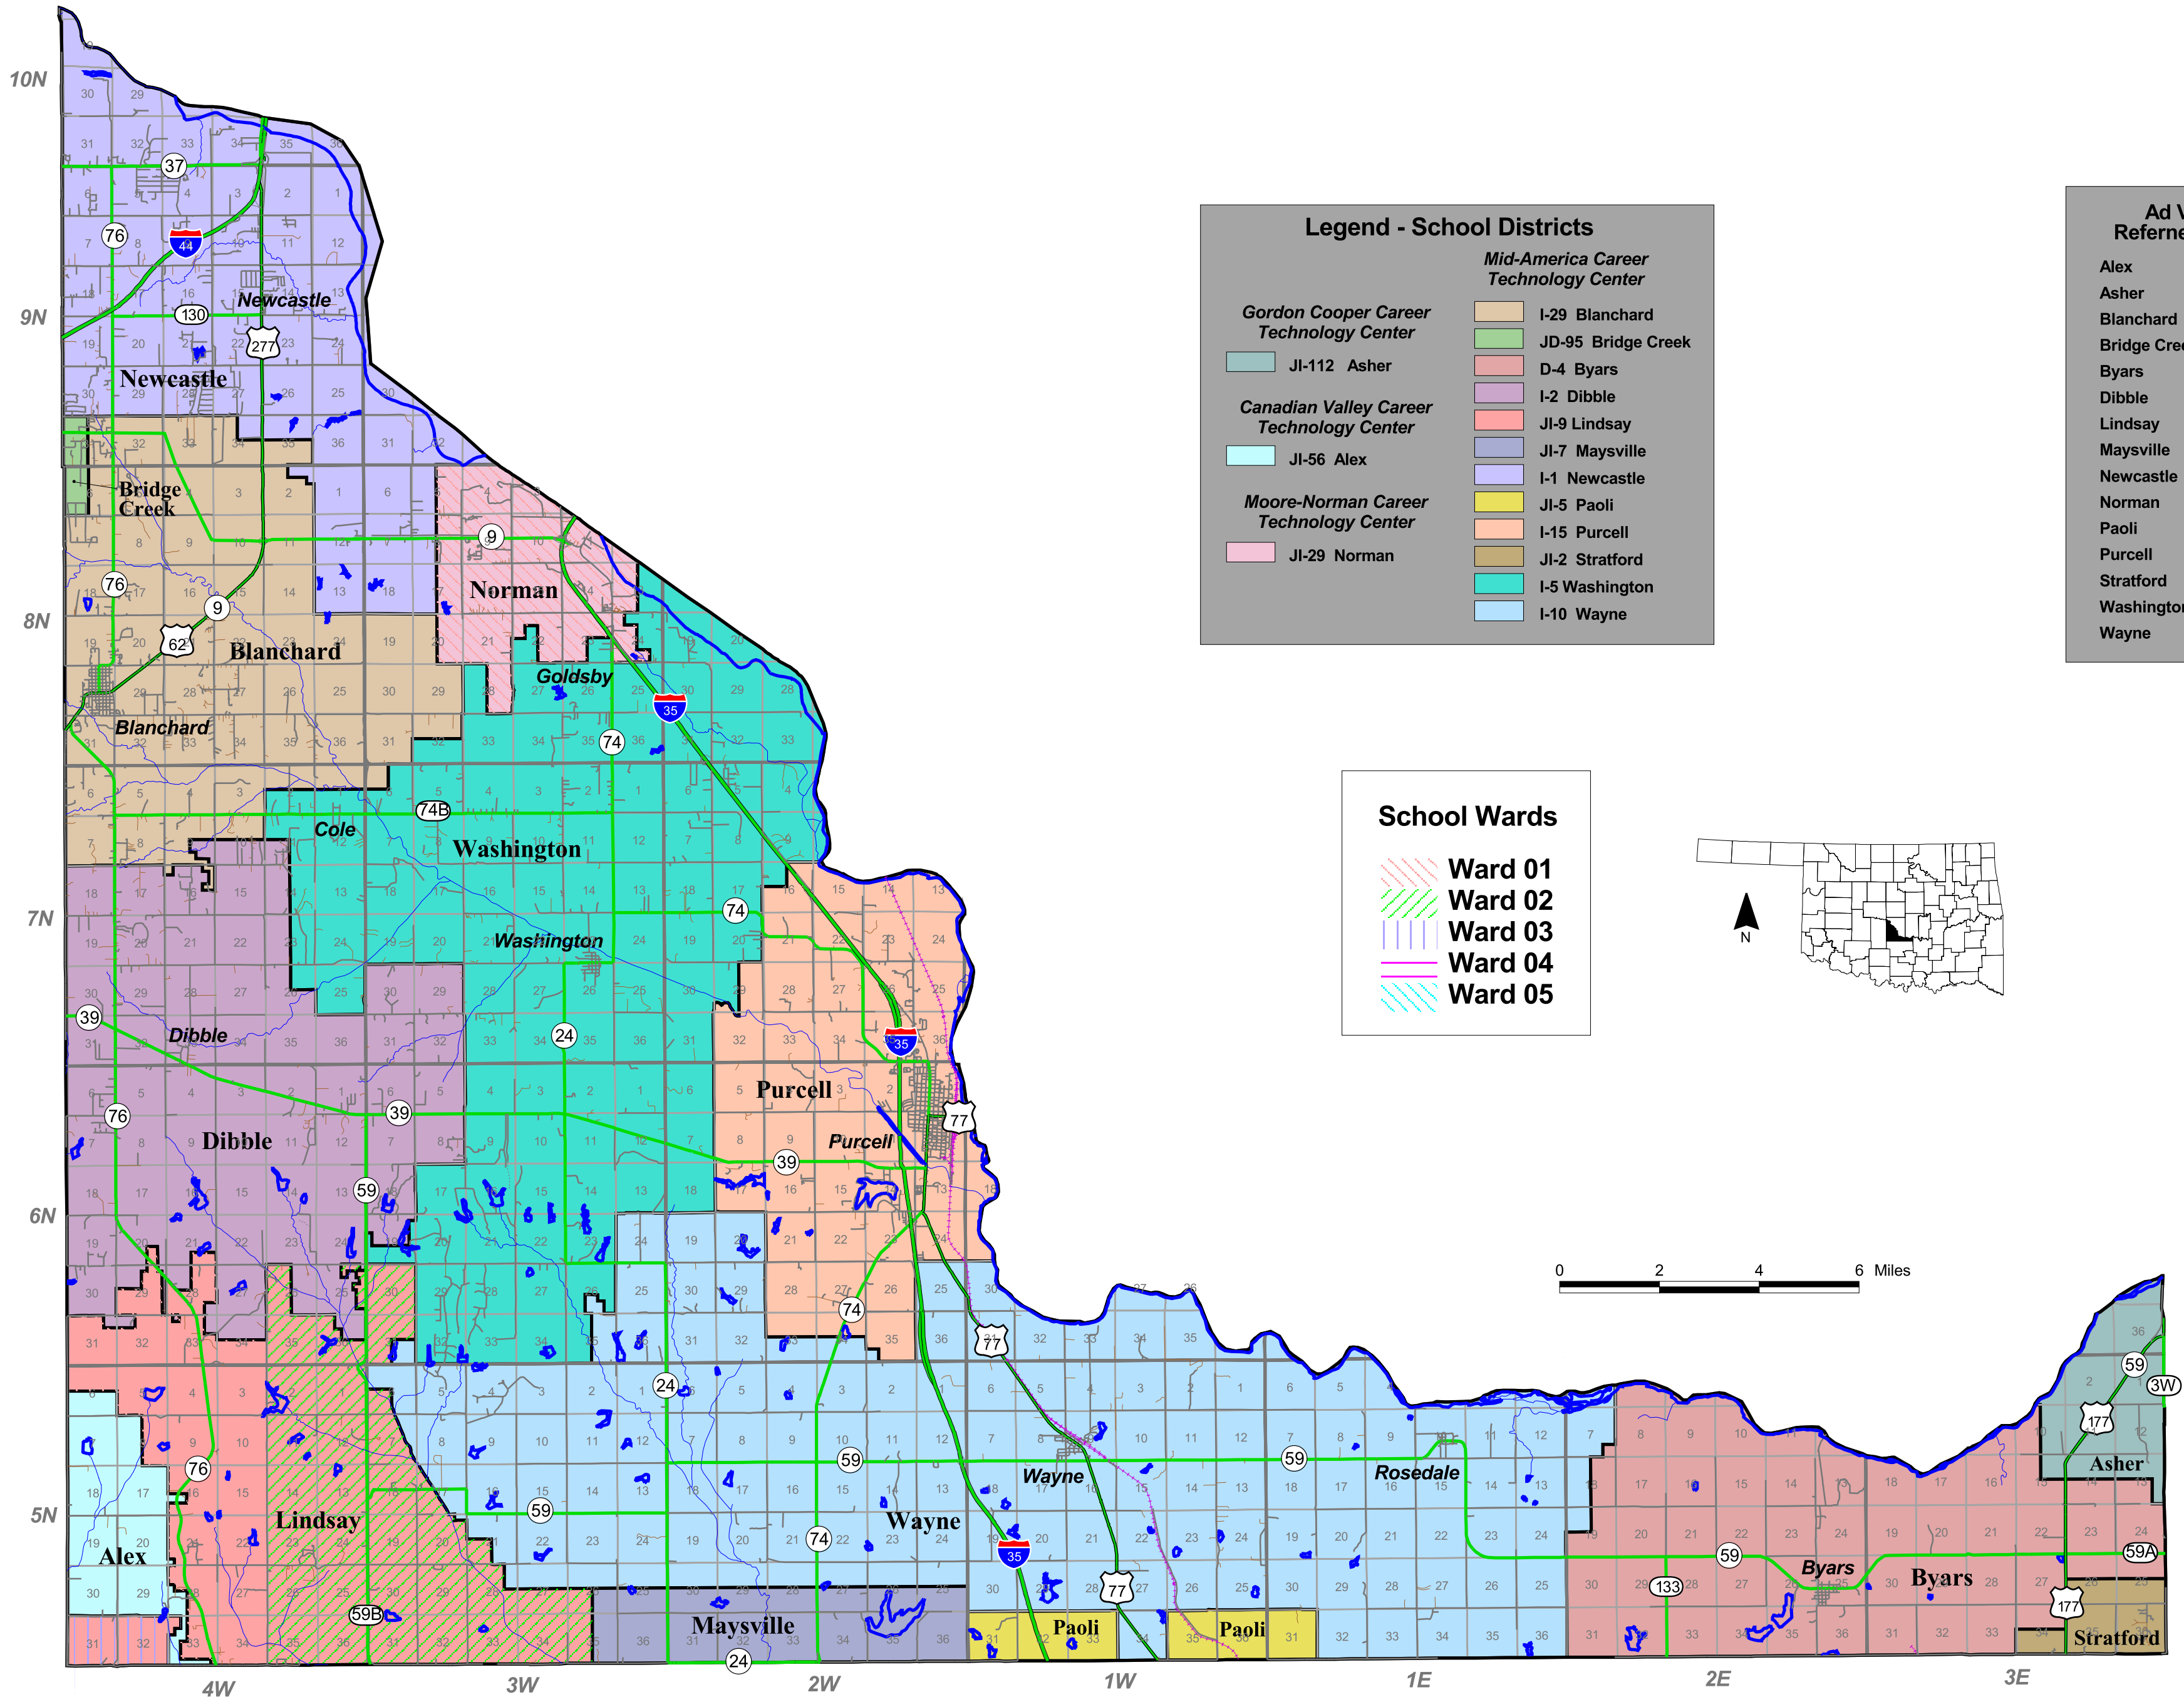

McClain County

Legend - School Districts

<i>Gordon Cooper Career Technology Center</i>	I-29 Blanchard
JI-112 Asher	JD-95 Bridge Creek
<i>Canadian Valley Career Technology Center</i>	D-4 Byars
JI-56 Alex	I-2 Dibble
<i>Moore-Norman Career Technology Center</i>	JI-9 Lindsay
JI-29 Norman	JI-7 Maysville
	I-1 Newcastle
	JI-5 Paoli
	I-15 Purcell
	JI-2 Stratford
	I-5 Washington
	I-10 Wayne

Ad Valorem Reference Number

Alex	44/216/06
Asher	44/508/05
Blanchard	44/338/08
Bridge Creek	44/219/08
Byars	44/334/08
Dibble	44/333/08
Lindsay	44/207/08
Maysville	44/205/08
Newcastle	44/332/08
Norman	44/119/17
Paoli	44/204/08
Purcell	44/337/08
Stratford	44/202/08
Washington	44/335/08
Wayne	44/336/08

School Wards

	Ward 01
	Ward 02
	Ward 03
	Ward 04
	Ward 05

School District Boundaries are based on information provided by the Oklahoma Department of Education (405)521-3812.
 All boundary questions and changes should be directed to this agency.
 Prepared for the Oklahoma Tax Commission Ad Valorem Division by the Center for Spatial Analysis, University of Oklahoma. For additional copies contact (405) 325-3131.