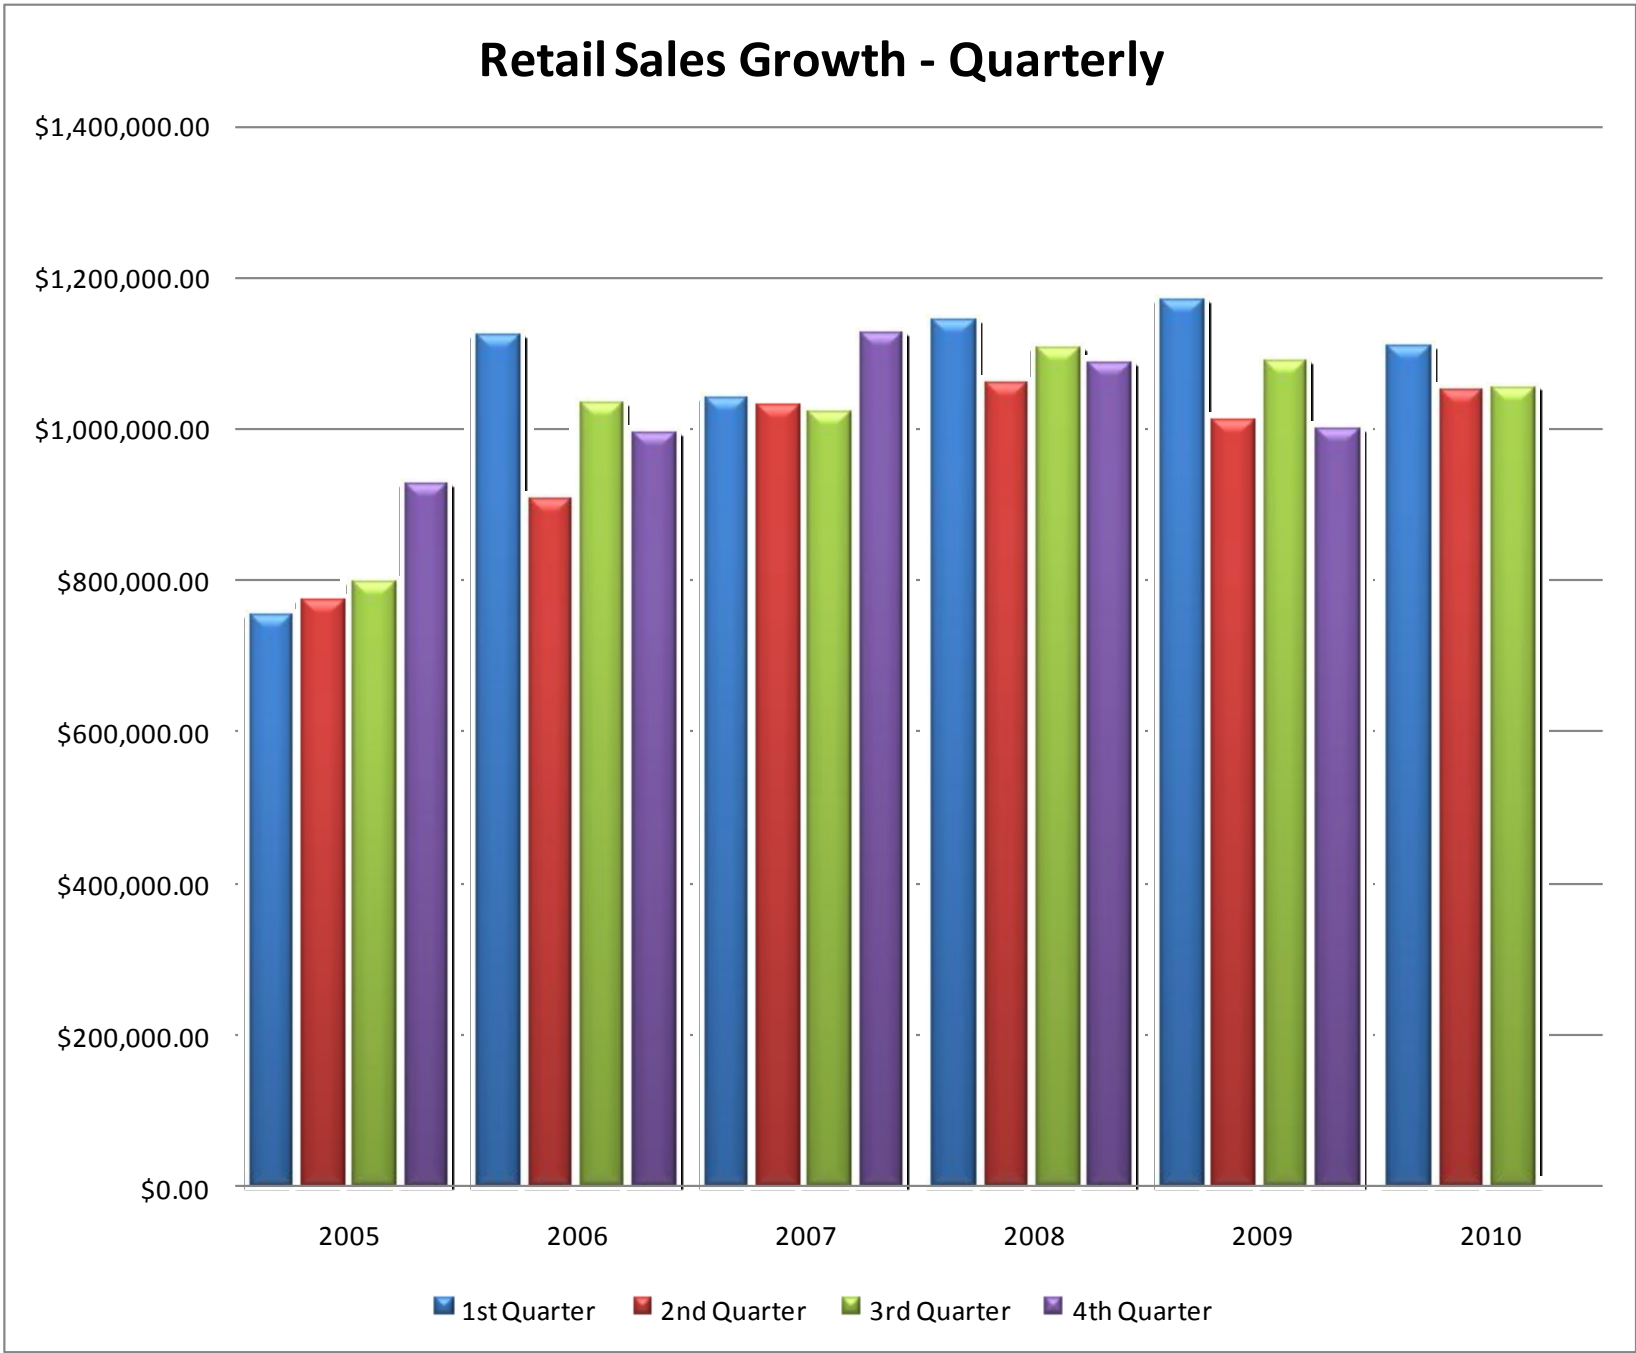

Retail Sales Growth - Quarterly

Newcastle Chamber of Commerce & Economic Development

820 N. Main Street | PO Box 1006 Newcastle, OK 73065 | Office: 405.387.3232 | Fax: 405.387.3885

www.newcastleok.org | chamber@newcastleok.org